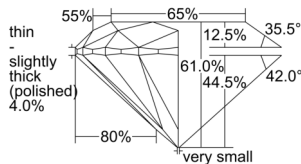

GIA®

FACSIMILE

GIA REPORT 2231423277

Verify this report at GIA.edu

GIA NATURAL DIAMOND DOSSIER®

October 22, 2024
GIA Report Number 2231423277
Shape and Cutting Style ..... Round Brilliant
Measurements ..... 4.93 - 4.97 x 3.02 mm

GRADING RESULTS

Carat Weight ..... 0.45 carat
Color Grade I
Clarity Grade VS1
Cut Grade ..... Good

ADDITIONAL GRADING INFORMATION

Polish ..... Good
Symmetry ..... Good
Fluorescence ..... None
Clarity Characteristics ..... Cloud, Crystal
Inscription(s): GIA 2231423277

PROPORTIONS

Profile to actual proportions

GRADING SCALES

GIA COLOR SCALE	GIA CLARITY SCALE	GIA CUT SCALE	
D	FLAWLESS	EXCELLENT	
E	INTERNALLY FLAWLESS		
F		VVS₁	VERY GOOD
G	VVS₂		
H	VS₁	GOOD	
I	VS₂		
J	SI₁	FAIR	
K	SI₂		
L	I₁	POOR	
M			
N			
O	I₂		
P			
Q	I₃		
R			
S			
T			
U			
V			
W			
X			
Y			
Z